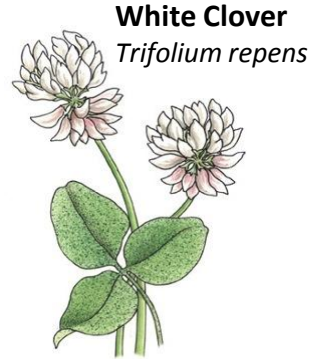

Hart's tongue Fern
Asplenium scolopendrium

Lesser Celandine
Ranunculus ficaria

Common Chickweed
Stellaria media

White Clover
Trifolium repens

Ribwort Plantain
Plantago lanceolata

Hairy Bittercress
Cardamine hirsuta

Plants of the Meadows & Bruntsfield Links

Some species you may see around Bruntsfield Links and the Meadows

Lesser Periwinkle
Vinca minor

Ivy-leaved Toadflax
Cymbalaria muralis

Tutsan
Hypericum androsaemum